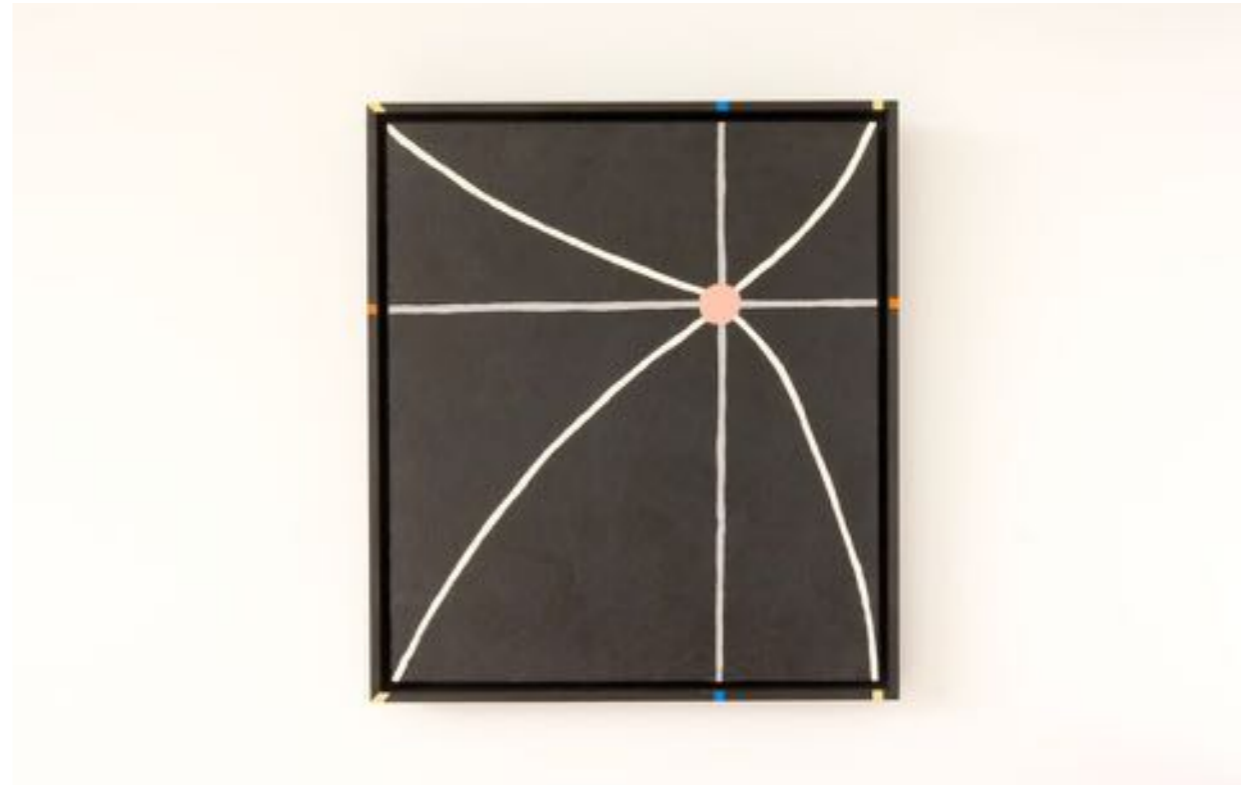

The Spider wears jazzy shoes
Acrylic on Panel
35 x 40 cm
$880.00

SAINT CLOCHE

A. 37 MACDONALD STREET PADDINGTON NSW AUSTRALIA 2021 P. 0434 274 251 E. INFO@SAINTCLOCHE.COM W. SAINTCLOCHE.COM