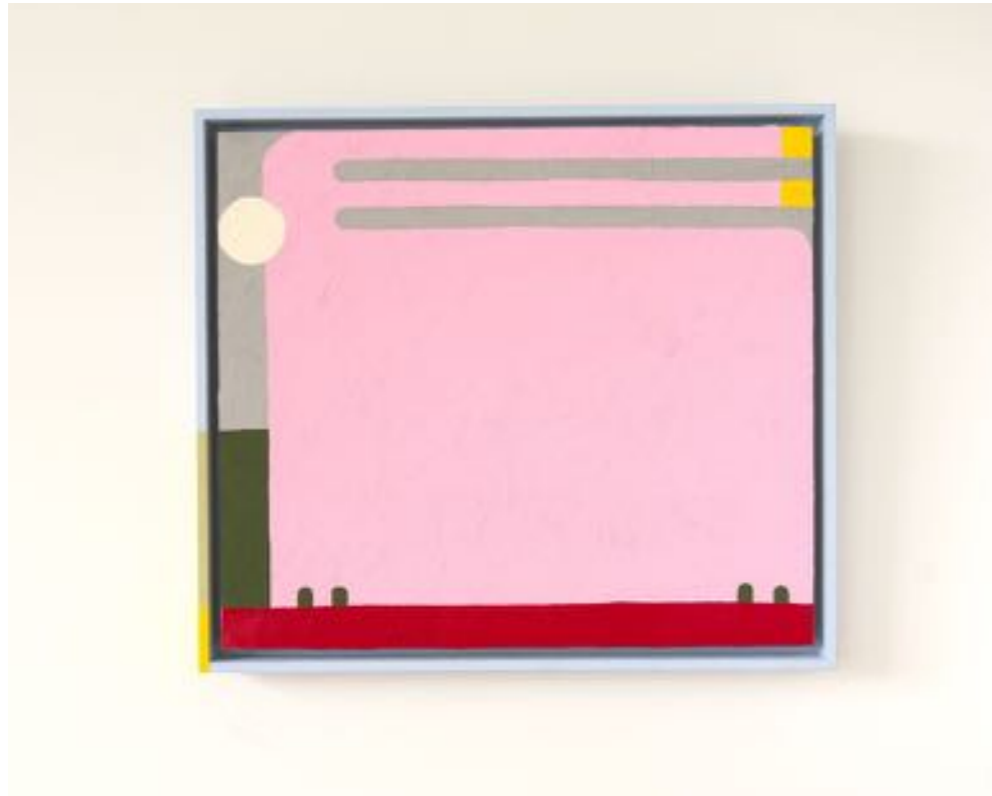

The Deer drinks from the river
Acrylic on Panel
35 x 40 cm
$880.00

The Rabbit hops against the wind

Acrylic on Panel
35 x 40 cm
$880.00