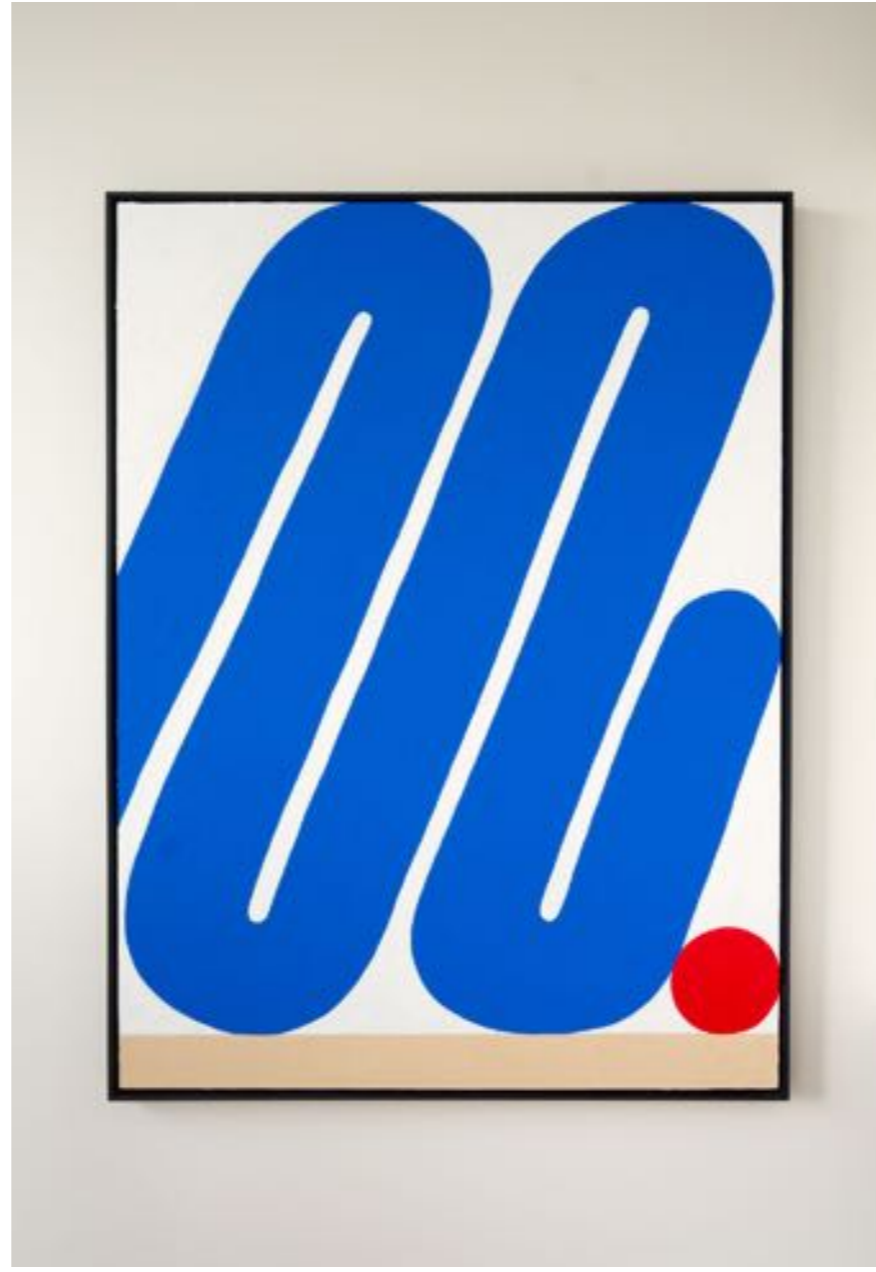

The Bear rolls around the ground
Acrylic on Panel
35 x 40 cm
$880.00

The Alligator swims in Yves Klein blue
Acrylic on Panel
35 x 40 cm
$880.00

The Viper boogies
Acrylic on Panel
120x 91 cm
$3800.00

SAINT CLOCHE