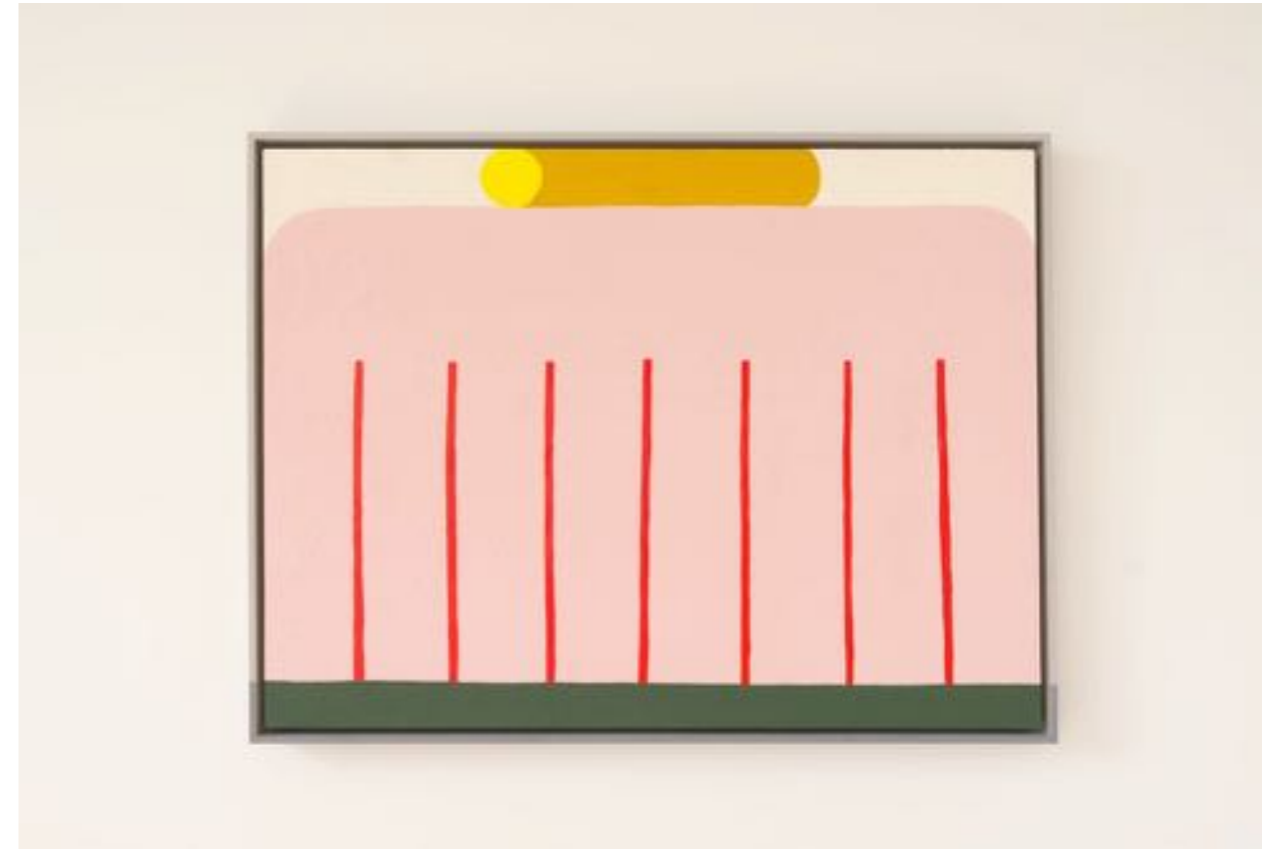

Here comes the Octopus

Acrylic on Panel
76x 56 cm
$2200.00

SAINT CLOCHE

A. 37 MACDONALD STREET PADDINGTON NSW AUSTRALIA 2021 P. 0434 274 251 E. INFO@SAINTCLOCHE.COM W. SAINTCLOCHE.COM