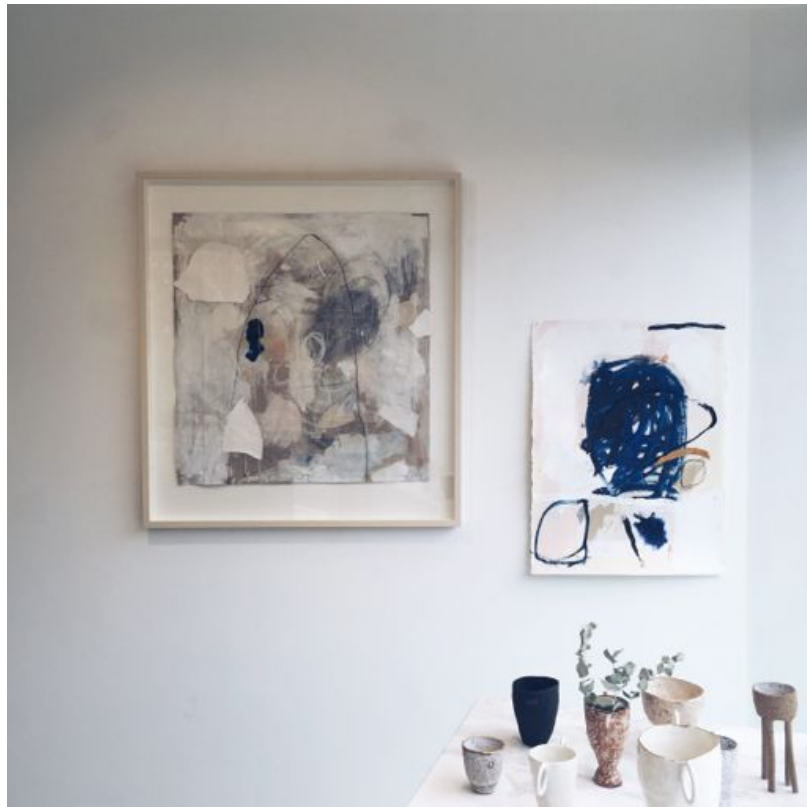

Catalogue of Works

13 June – 28 June 2015

Paintings by Monique Lovering
Ceramics by Tara Burke

SAINT CLOCHE

A. 37 MACDONALD STREET PADDINGTON NSW AUSTRALIA 2021 E. INFO@SAINTCLOCHE.COM W. SAINTCLOCHE.COM